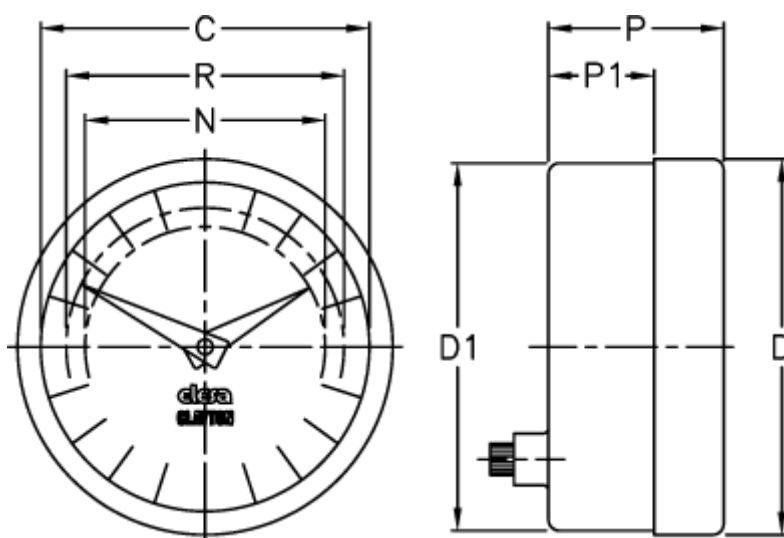

Article number: 2307074012

Description: E+G Positive drive indicator  
PA11-0006-S

## Measures

C = 42  
D = 49.8  
d1 = 48.2  
N = 30  
P = 30  
P1 = 23  
R = 37